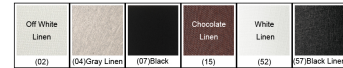

Shade Fabric

2x12" & 2x6" Threaded Rods
4.5" diameter Canopy with 90 degree slope Ceiling Swivel.

Rod Suspension Options

REFERENCE	QTY.	REMARKS	Project
			Location/Type
			Architect
			Engineer
			Contractor
			Submitted By: _____ Date: _____